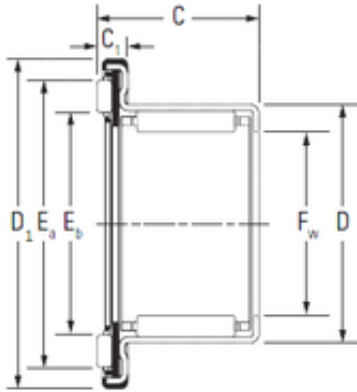

Gummy Candy Machine Manufacturers

China manufacturer fortified rice machine
extruder rice instant artificial rice processing
machine line

Bearing No.

Size	25x37x22.2 mm
Bore Diameter	25 mm
Outer Diameter	37 mm
Width	22,2 mm
d	25 mm
D	37 mm
C	22,2 mm

Bearing 2D drawings and 3D CAD models